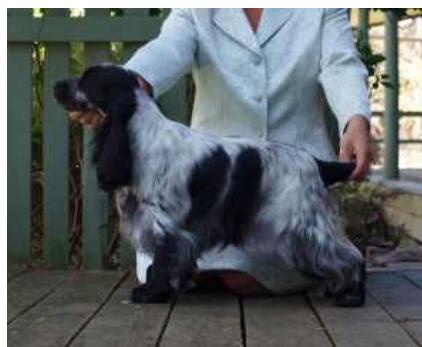

Ch Elspan Tear Drop 2 1/2 years